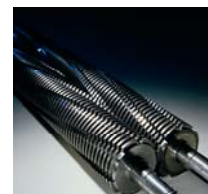

Carbon hardened cutting knives
unaffected by staples and clips